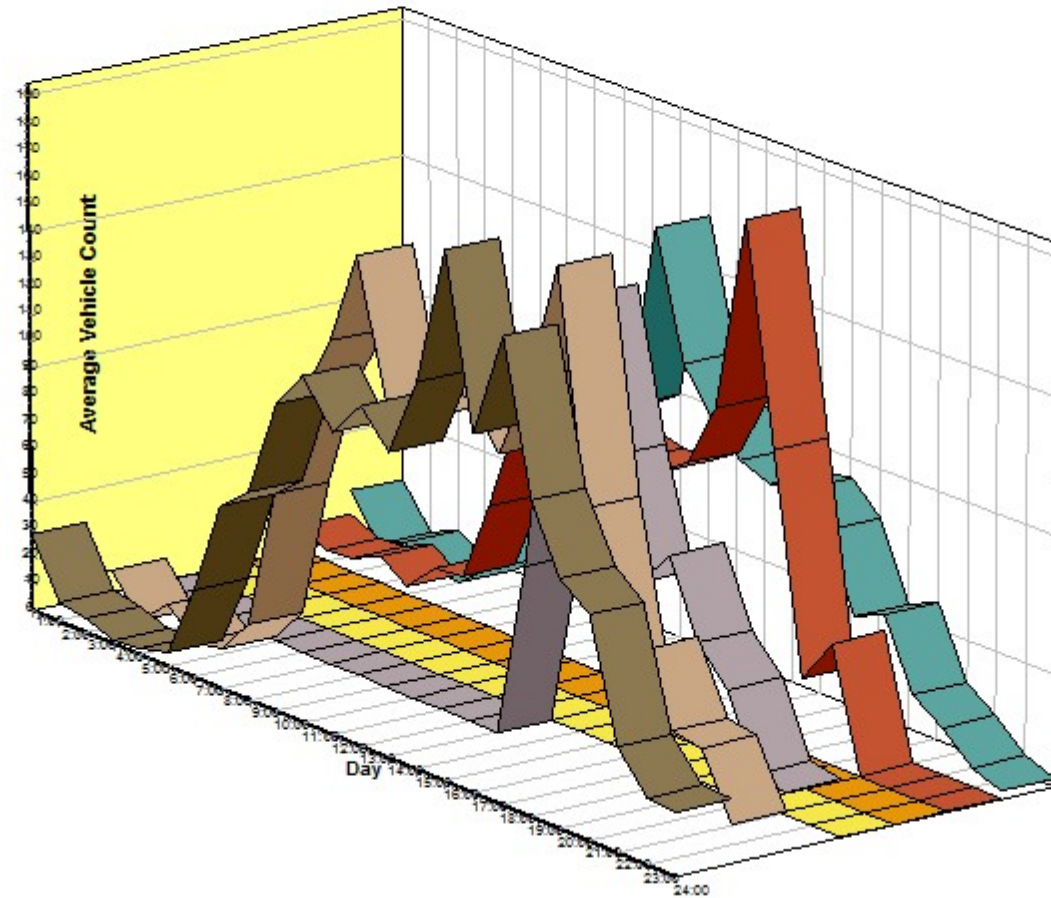

Average Vehicle Count

Tamarack Dr. (413 Tamrack Dr., South Bethany, DE, USA, 19930)
05/23/2016 to 06/06/2016

- Monday
- Tuesday
- Wednesday
- Thursday
- Friday
- Saturday
- Sunday