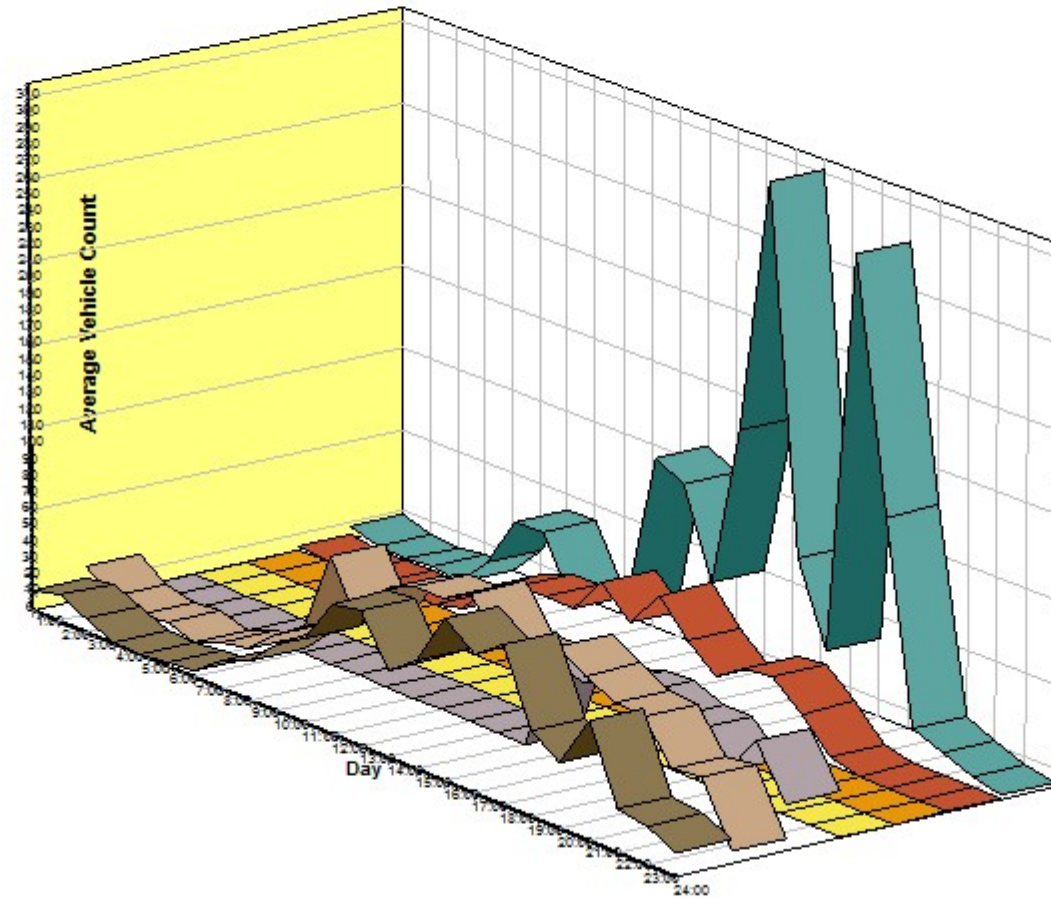

# Average Vehicle Count

York Rd. (203 Carlisle Dr., South Bethany, DE, USA, 19930)  
05/23/2016 to 06/06/2016

- Monday
- Tuesday
- Wednesday
- Thursday
- Friday
- Saturday
- Sunday